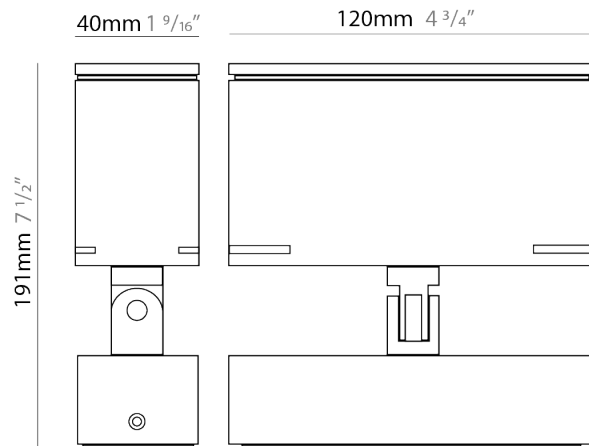

TARGET SURFACE

E9F232- _____ - _____
base number   Finish   Lens
                    Options   Options

1. To build a product code in our configurator select the specify button on the base model # product page
2. To build a manual product code on this datasheet choose from the options listed below in blue font and add the suffix to the base model #

GENERAL

Series: Target
Brand: Platek
Division: Exterior
Mounting Type: Surface
Mounting Location: Above Ground
Subcategory: Flood

PHYSICAL

Shape: Rectangle
Length (mm): 120
Length (in): 4 ¾
Width (mm): 40
Width (in): 1 ⅙
Height (mm): 191
Height (in): 7 ½
Light Distribution: Adjustable / Direct
Screws: A4 stainless steel
Diffuser: Clear tempered glass
Fixture Finish: [BLK / WHI / GRY / COR / ANT / BRZ](#)
Fixture Material: Aluminum Die Cast
Cable Details: 2000mm Cable

ELECTRICAL

Lamp Type: LED
Total Output Wattage (W): 8
Dimming: DMX
Driver Included: No
Driver Location: Remote
Driver Type: Constant Current - Universal
Driver Class: Class 2
Input Voltage (V): 120 - 277
Constant Current (MA): 700

LED

Number of LEDs: 4
Color Temperature (°K): RGBW
CRI: >80 CRI
Lamp Life (hrs): 60000
Special LEDs offerings: RGBW

OPTICAL

Optic°: [9 / 24 / 48 / ELL](#)
Adjustability: Tilt 90°

RATINGS AND CERTIFICATIONS

Certified By: Certified for North American Standards
IP rating: IP66
IK Rating: IK08
Bug Rating: B3 U0 G0