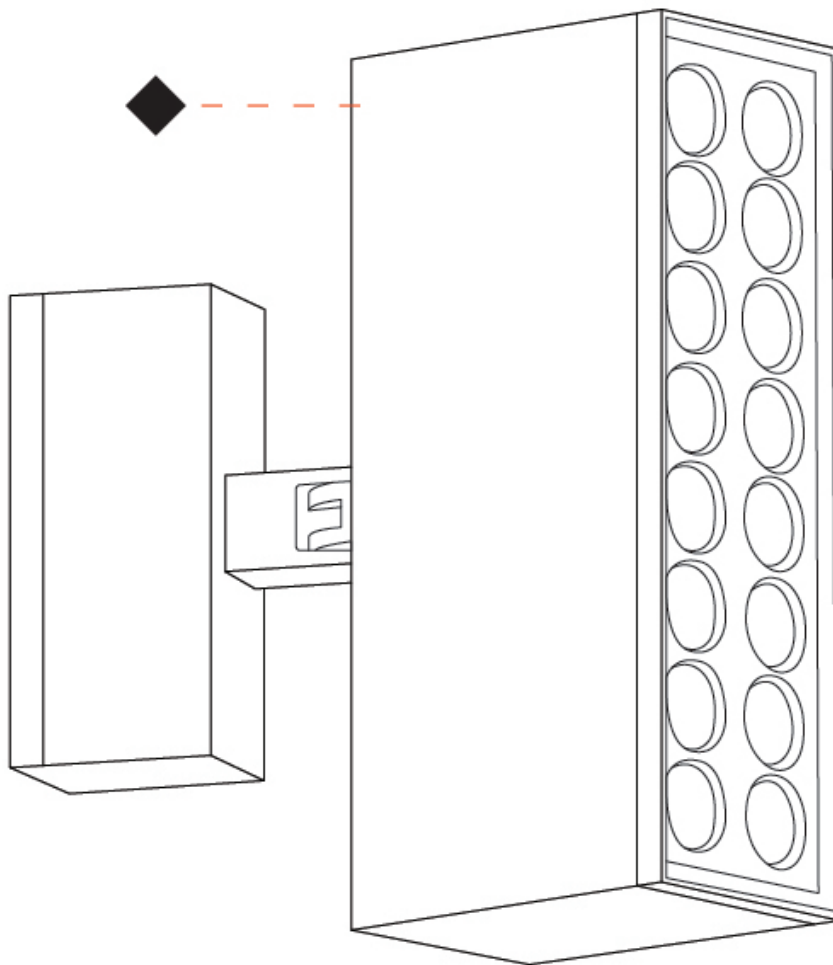

TARGET POST

E9B289-

PROJECT	_____
TYPE	_____
SPECIFIER	_____
QUANTITY	_____
DATE	_____

E