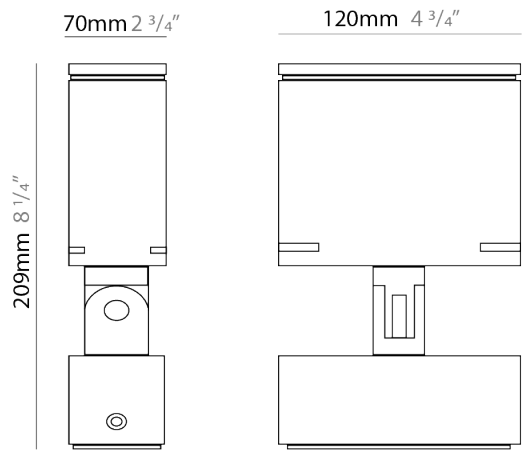

1. To build a product code in our configurator select the specify button on the base model # product page
2. To build a manual product code on this datasheet choose from the options listed below in blue font and add the suffix to the base model #

GENERAL

Series: Target
Brand: Platek
Division: Exterior
Mounting Type: Surface
Mounting Location: Above Ground
Subcategory: Flood

PHYSICAL

Shape: Rectangle
Length (mm): 120
Length (in): 4 3/4
Width (mm): 70
Width (in): 2 3/4
Height (mm): 213
Height (in): 8 3/8
Light Distribution: Adjustable / Direct
Screws: A4 stainless steel
Diffuser: Clear tempered glass
Fixture Finish: BLK / WHI / GRV / COR / ANT / BRZ
Fixture Material: Aluminum Die Cast

ELECTRICAL

Lamp Type: LED
Input Wattage (W): 20
Total Output Wattage (W): 16
Dimming: Non-Dimmable
Driver Included: Yes
Driver Location: Integrated
Driver Type: Constant Current - 120Vac
Driver Class: Class 2
Input Voltage (V): 120 - 277
Constant Current (MA): 700
Upon Request: Integral: Phase dimming 120Vac / Non-dimming 120/277Vac / Remote: 0-10Vdc dimming

LED

Number of LEDs: 8
Color Temperature (°K): 3000 / 4000
Max. Delivered Lumen (lm): 1615 / 1680
Nominal Lumen (lm): 2000 / 2080
CRI: >80 CRI
Lamp Life (hrs): 60000

OPTICAL

Optic°: 9 / 24 / 48 / ELL
Adjustability: Rotational 330°; Tilt 90°

RATINGS AND CERTIFICATIONS

Certified By: Certified for North American Standards
IP rating: IP66
IK Rating: IK08
Bug Rating: B2 U0 G0